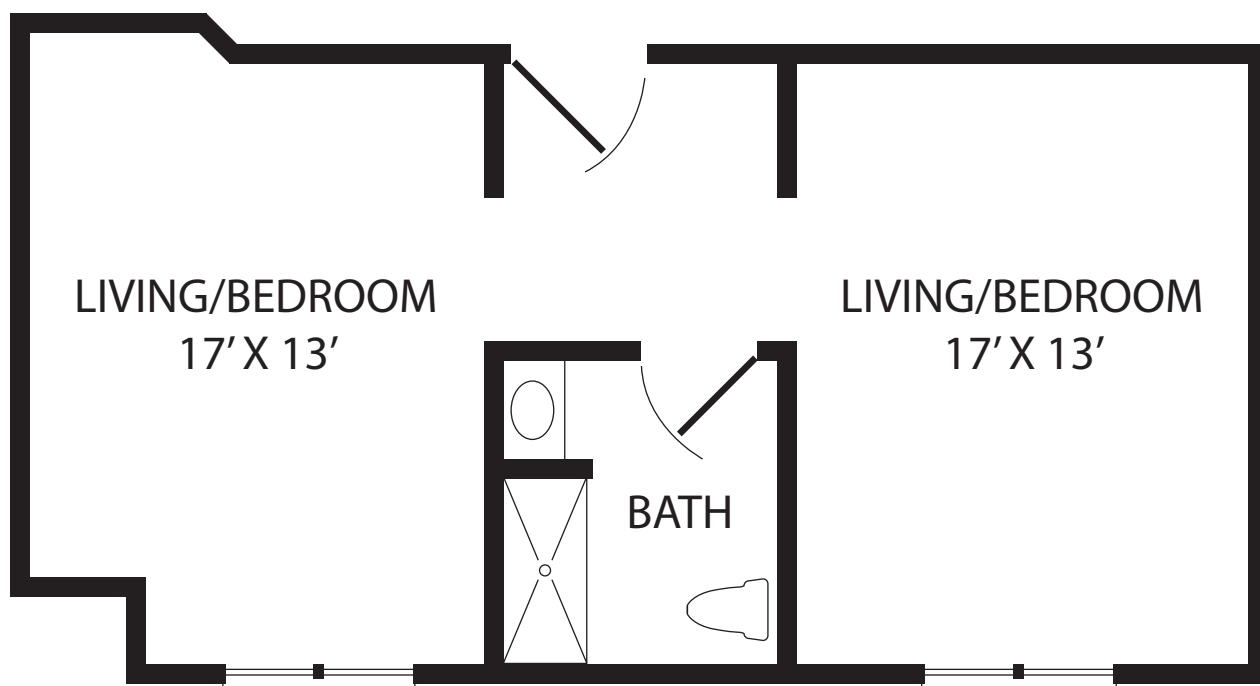

# The Meadows

Memory Care Apartments

## Morning Glory – Companion Suite

560 Square Feet