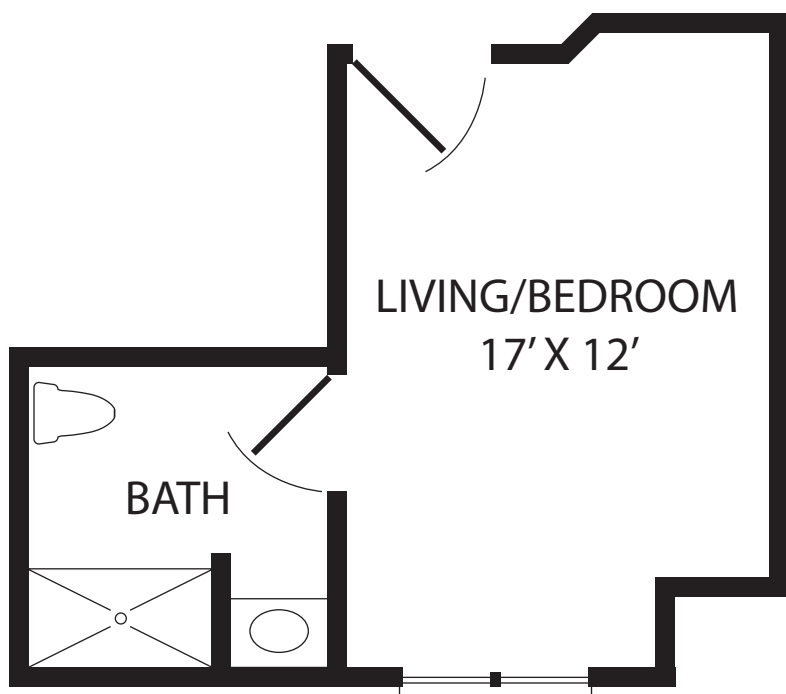

The Meadows

Memory Care Apartments

Daisy – Studio Apartment

263 Square Feet